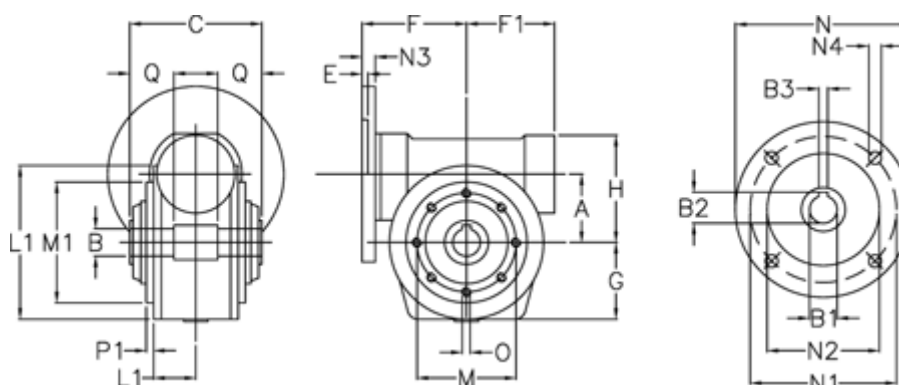

Article number: 3902210040760

Description: Worm gear  
VF 210-P-40-180B5, without lubrication

## Measures

A = 210	F1 = 277	N1 = 300
B = 90 H7	G = 220	N2 = 250
B1 E7 = 48	H = 330	N3 = 22
B2 = 51.8	L = 350	N4 = 18
B3 H9 = 14	L1 = 125	O = M16x30
C = 260	M = 300	P1 = 5
E = 8	M1 = 250	Q = 85
F = 460	N = 350	